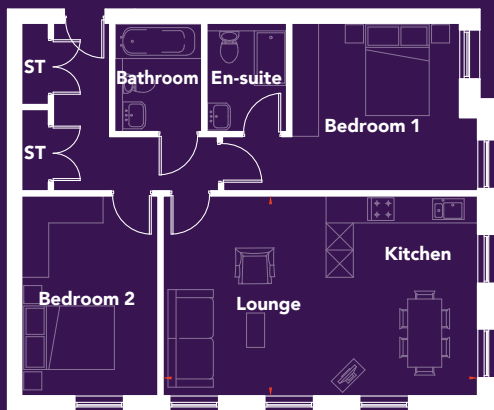

APARTMENT 22&28

LOCATION

Apartment 22 (**1st Floor**)
Apartment 28 (**2nd Floor**)

LOUNGE

5.06 x 5.04m (16'7" x 16'6")

KITCHEN

3.74 x 2.20m (12'3" x 7'3")

BEDROOM

5.11 x 4.18m^{max} (16'9" x 13'9")^{max}

BATHROOM

2.15 x 2.00m (7'1" x 6'7")

TOTAL FLOOR AREA

66.7m² (720ft²)

APARTMENT 23&29

LOCATION

Apartment 23 (**1st Floor**)
Apartment 29 (**2nd Floor**)

LOUNGE

6.94 x 4.42m^{max} (22'9" x 14'6")^{max}

KITCHEN

3.34 x 1.80m (11'0" x 5'11")

BEDROOM 1

4.11 x 3.71m (13'6" x 12'2")

BEDROOM 2

4.42 x 3.02m (14'6" x 9'11")

BATHROOM

2.40 x 1.93m (7'11" x 6'4")

TOTAL FLOOR AREA

81.9m² (882ft²)