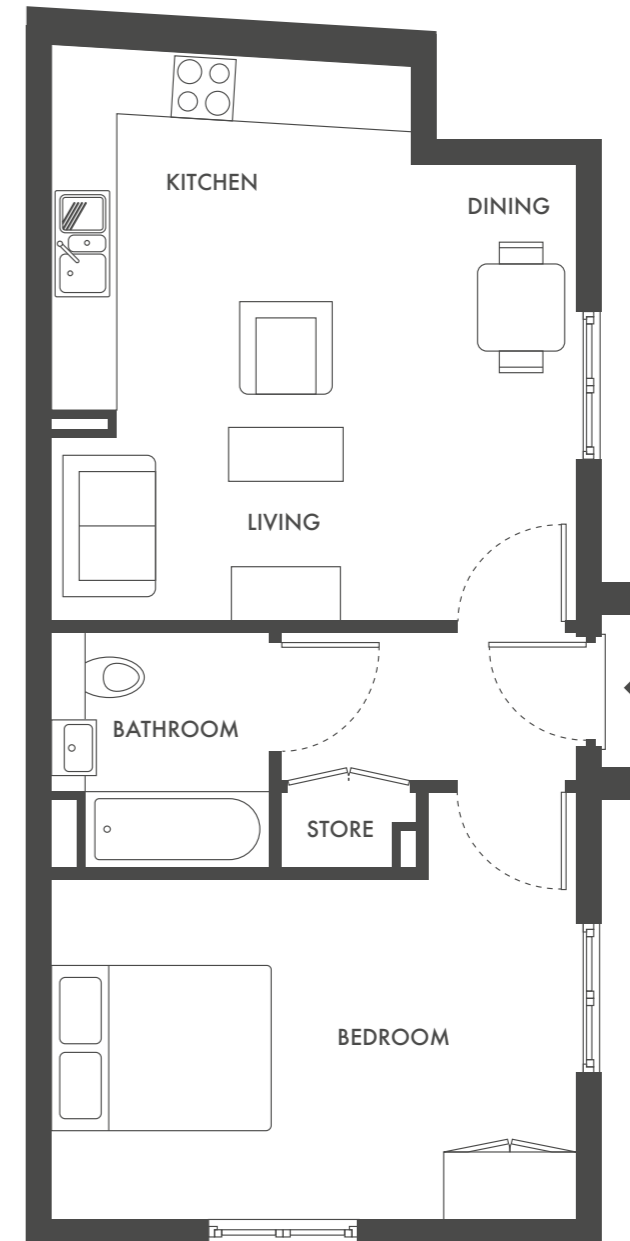

EXCLUSIVE
HOMES
FROM A
PRESTIGIOUS
STABLE

APARTMENT 1

1 Bedroom Ground Floor Apartment
49 m²
532 ft²

Kitchen/Living/Dining:	4.8m x 5.3m	15' 9" x 17' 4"
Bathroom:	2.2m x 1.8m	7' 1" x 5' 11"
Bedroom:	4.8m x 3.3m	15' 9" x 10' 0"